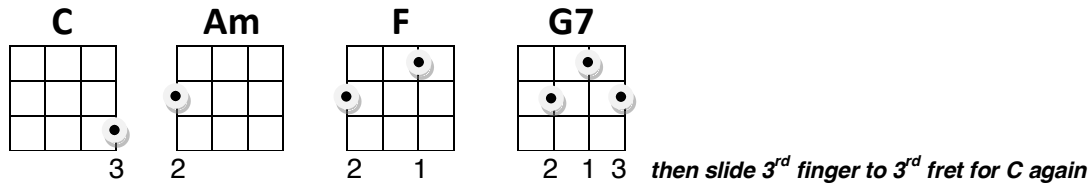

Stand By Me (Ukulele Chords)

Ben E King

C Am
When the night has come (2 3 4, 1) And the land is dark

F G7 C
And the moon is the only light we'll see

C Am
No I won't be afraid, no I (4, 1) won't be afraid

F G7 C /// Stop! (3 beats on 'me' then no playing again til 'stand')
Just as long as you stand, stand by me

CHORUS

And darlin', darlin',

C Am
stand by me, oh stand by me (2 3 4 ...

F G7 C
..1) Stand by me, (1) stand by me, (1) stand by me.

VERSE 2

C Am
If the sky that we look upon (3 4, 1) Should tumble and fall

F G7 C
And the mountains should crumble to the sea

C Am
I wont cry, I wont cry, no I (4, 1) won't shed a tear

F G7 C
Just as long as you stand, stand by me

Back to Chorus