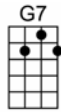

Bring back, bring back, oh, bring back my Bonnie to me.

Last night as I lay on my pillow, last night as I lay on my bed
Last night as I lay on my pillow, I dreamt that my Bonnie was dead.

Chorus

Oh, blow ye winds over the ocean, oh, blow ye winds over the sea.
Oh, blow ye winds over the ocean, oh, bring back my Bonnie to me.

Chorus

The winds have blown over the ocean, the winds have blown over the sea.
The winds have blown over the ocean, and brought back my Bonnie to me.

Chorus