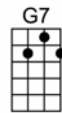

Bring back, bring back, oh, bring back my Bonnie to me, to me.