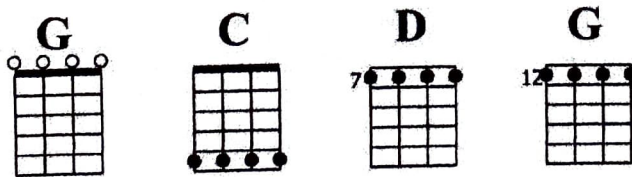

Little Red Rooster

As sung by Howling Wolf, Eric Clapton, Rolling Stones

Arranged for G tuning Slide Ukulele by Lil Rev

Tune Ukulele to Open G Tuning: G-B-D-G

C **G** (slide riff @ 12th fret 2x)
I am a little red rooster, too lazy to crow for days.

C **G** (slide riff @ 12th fret 2x)
I am a little red rooster, too lazy to crow for days.

D **C** **G** (slide riff @ 12th fret 2x)
Keep everything in the farm yard, upset in every way.

C **G** (slide riff @ 12th fret 2x)
The dogs begin to bark, and hounds begin to howl.

C **G** (slide riff @ 12th fret 2x)
The dogs begin to bark, and hounds begin to howl.

D **C** **G** (riff @ 12th fret)
Watch out strange cat people, little red rooster is on the prowl.

C **G** (slide riff @ 12th fret 2x)
If you see my little red rooster, please drive him home.

C **G** (slide riff @ 12th fret 2x)
If you see my little red rooster, please drive him home.

D **C** **G** (riff @ 12th fret)
Ain't had no peace in the farm yard, since my L.L.R. been gone.

RIFF: